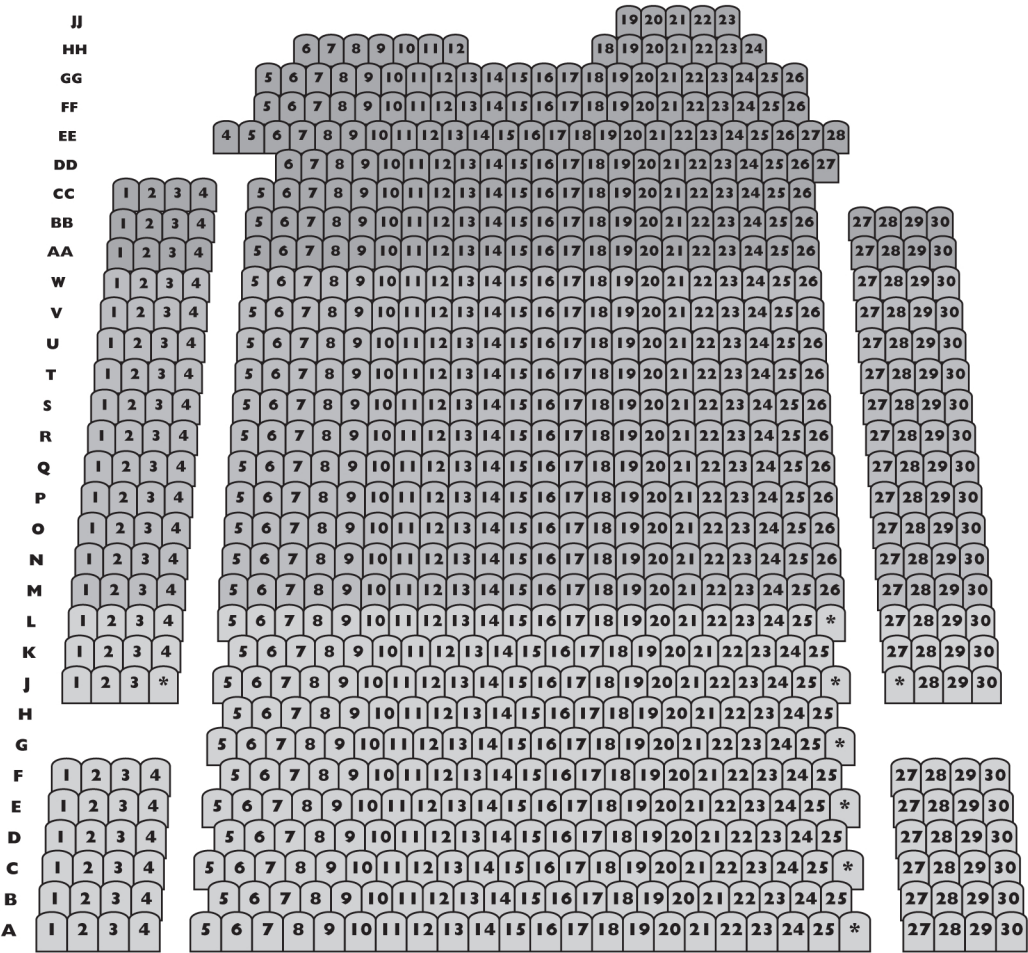

FORUM THEATRE SEATING PLAN

STAGE

Flat Tier Balcony